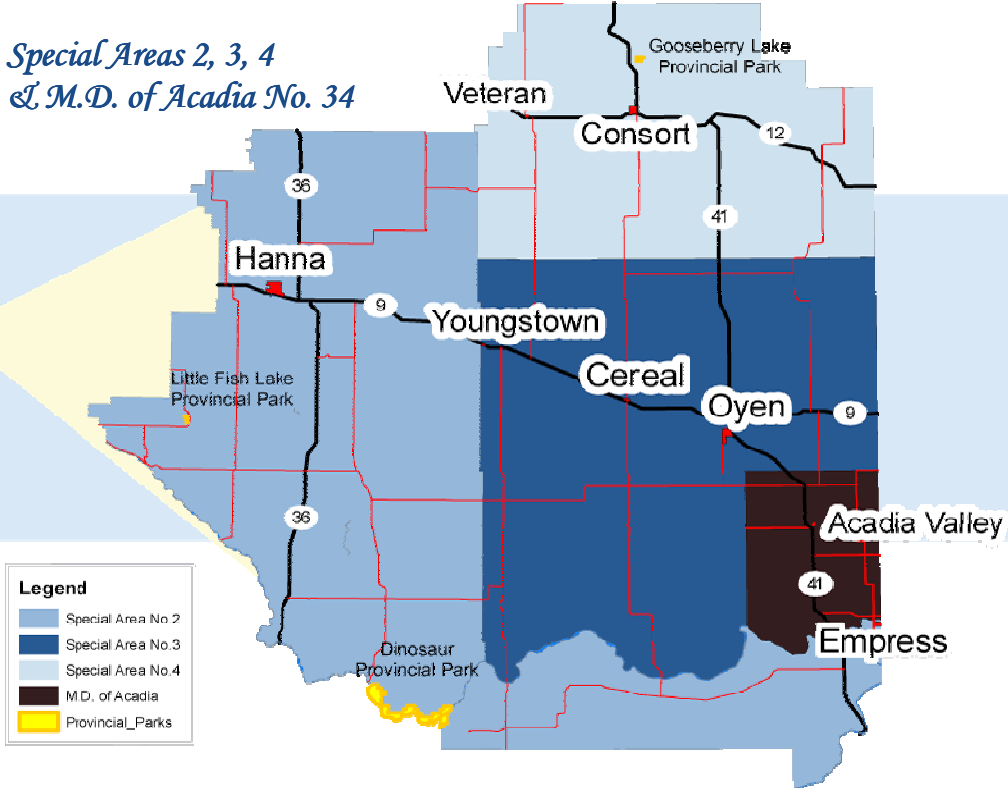

*Special Areas 2, 3, 4
& M.D. of Acadia No. 34*

Special Areas Board

Box 820
Hanna, AB
T0J 1P0
P: 403.854.5600
www.specialareas.ab.ca